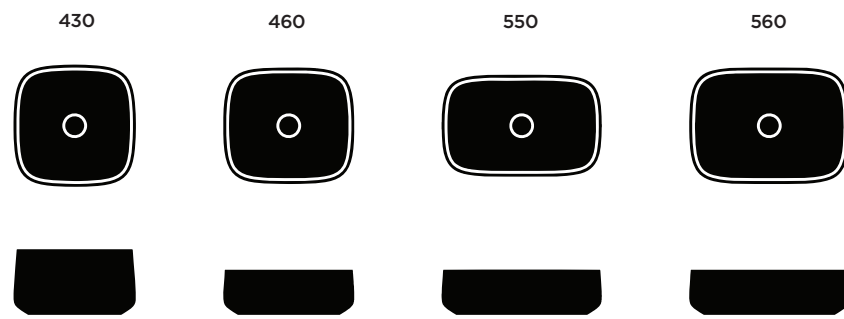

PARISI
Pure Frame

PARISI
Loom

VICTORIA+ALBERT
Warndon

BAGNODESIGN
Rangoon

SMMUEL HEATH
Landmark

COGNAC QUADRO

*Designed by Italian designers Meneghello Paoelli Associati,
Cognac Quadro is a collection of countertop washbasins
that feature square themes and very thin rims, highlighting
the concept of elegance and lightness.*