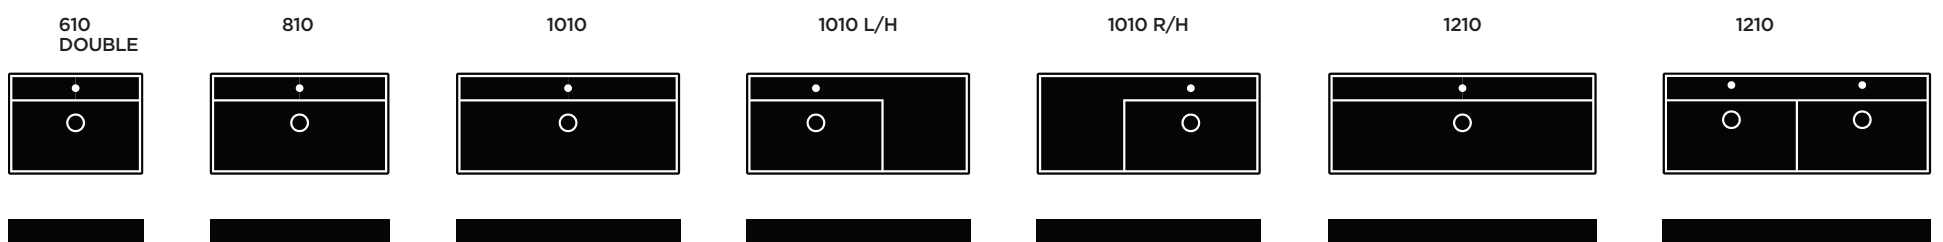

COMING SOON

KIUB

Characterized by solid and minimalist lines, Kiub reflects the fresh, ambitious and beautiful Italian design and craftsmanship now synonymous with the Hidra Ceramica brand. Kiub is also available with a side towel rail or front towel rail on selected sizes.