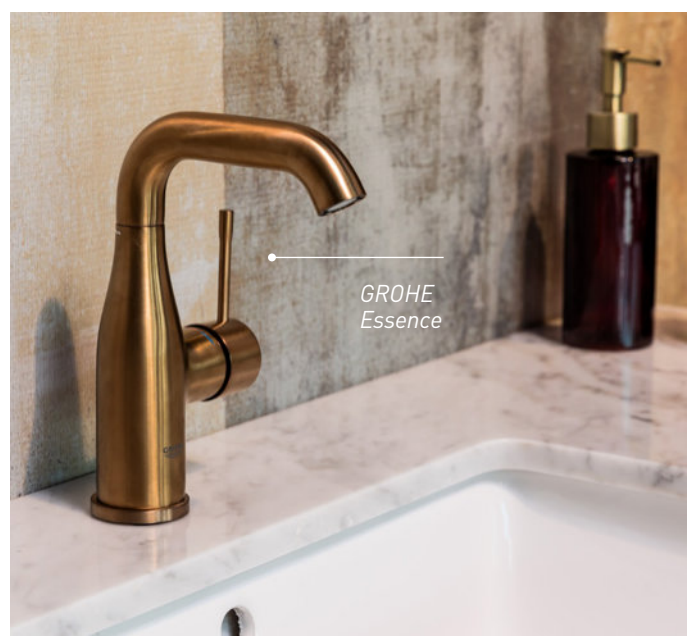

PARISI
Loom

GROHE
Essence