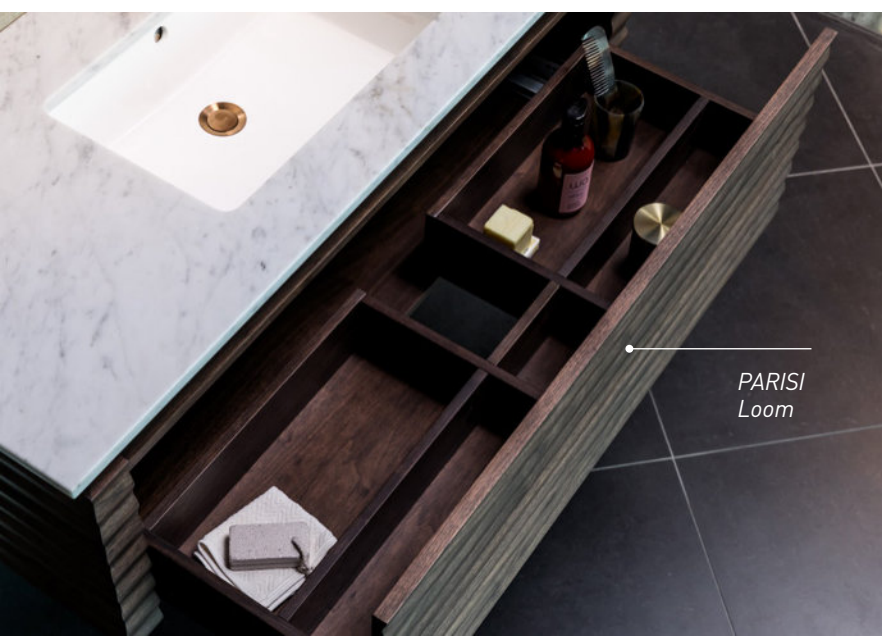

PARISI
Loom