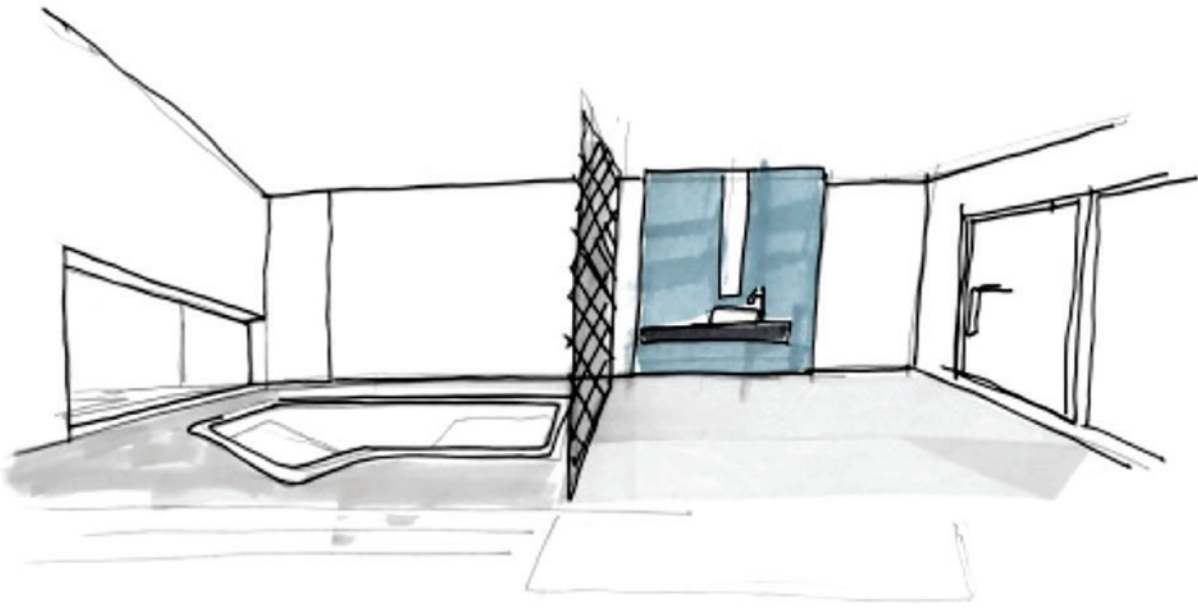

PARISI
Pure Frame

PARISI
Loom

VICTORIA+ALBERT
Warndon

BAGNODESIGN
Rangoon

SMMUEL HEATH
Landmark

COGNAC QUADRO

*Designed by Italian designers Meneghello Paoelli Associati,
Cognac Quadro is a collection of countertop washbasins
that feature square themes and very thin rims, highlighting
the concept of elegance and lightness.*

the.artceram

COMING SOON

COMING SOON

KIUB

Characterized by solid and minimalist lines, Kiub reflects the fresh, ambitious and beautiful Italian design and craftsmanship now synonymous with the Hidra Ceramica brand. Kiub is also available with a side towel rail or front towel rail on selected sizes.