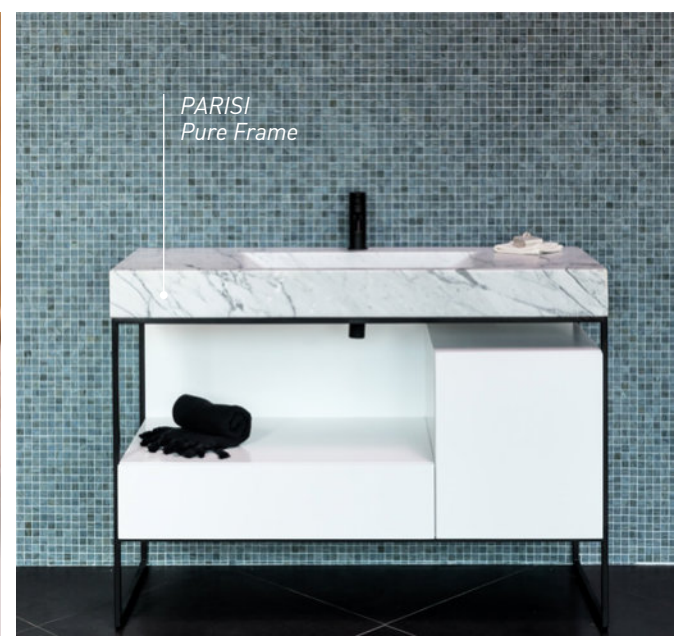

A STUNNING CENTRE-PIECE FOR YOUR BATHROOM, THE PURE FRAME VANITY HAS A SOLID MARBLE BASIN WHICH IS PERFECTLY COMPLEMENTED BY THE BLACK INDUSTRIAL STYLE METAL FRAME AND WHITE MULTI-WOOD PREMIUM JOINERY.

PARISI
Pure Frame

PARISI
Loom

VICTORIA+ALBERT
Warndon

BAGNODESIGN
Rangoon

SMMUEL HEATH
Landmark

COGNAC QUADRO

*Designed by Italian designers Meneghello Paoelli Associati,
Cognac Quadro is a collection of countertop washbasins
that feature square themes and very thin rims, highlighting
the concept of elegance and lightness.*