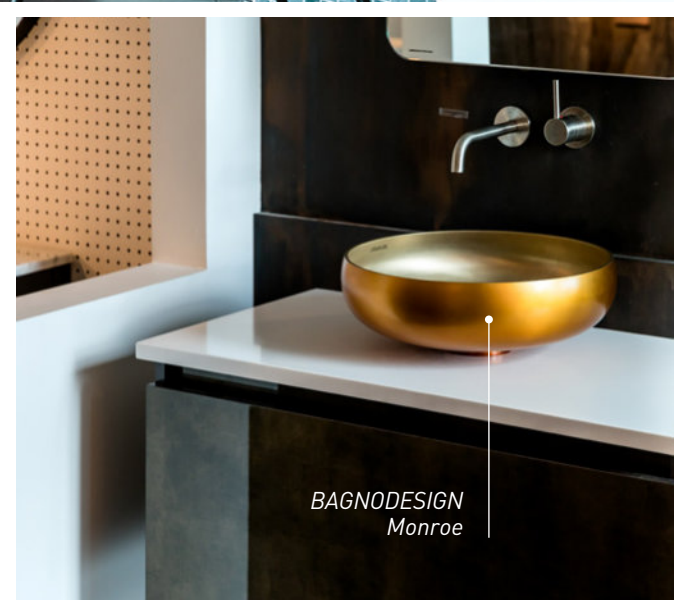

PARISI
Pure Frame