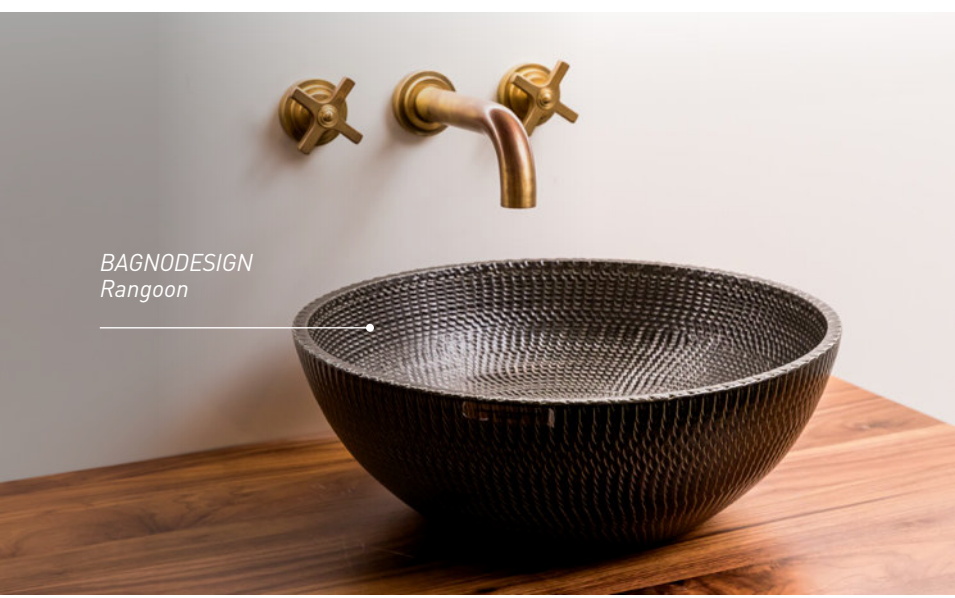

PARISI
Pure Frame

PARISI
Loom

VICTORIA+ALBERT
Warndon

BAGNODESIGN
Rangoon

SMMUEL HEATH
Landmark

COGNAC QUADRO

*Designed by Italian designers Meneghello Paoelli Associati,
Cognac Quadro is a collection of countertop washbasins
that feature square themes and very thin rims, highlighting
the concept of elegance and lightness.*